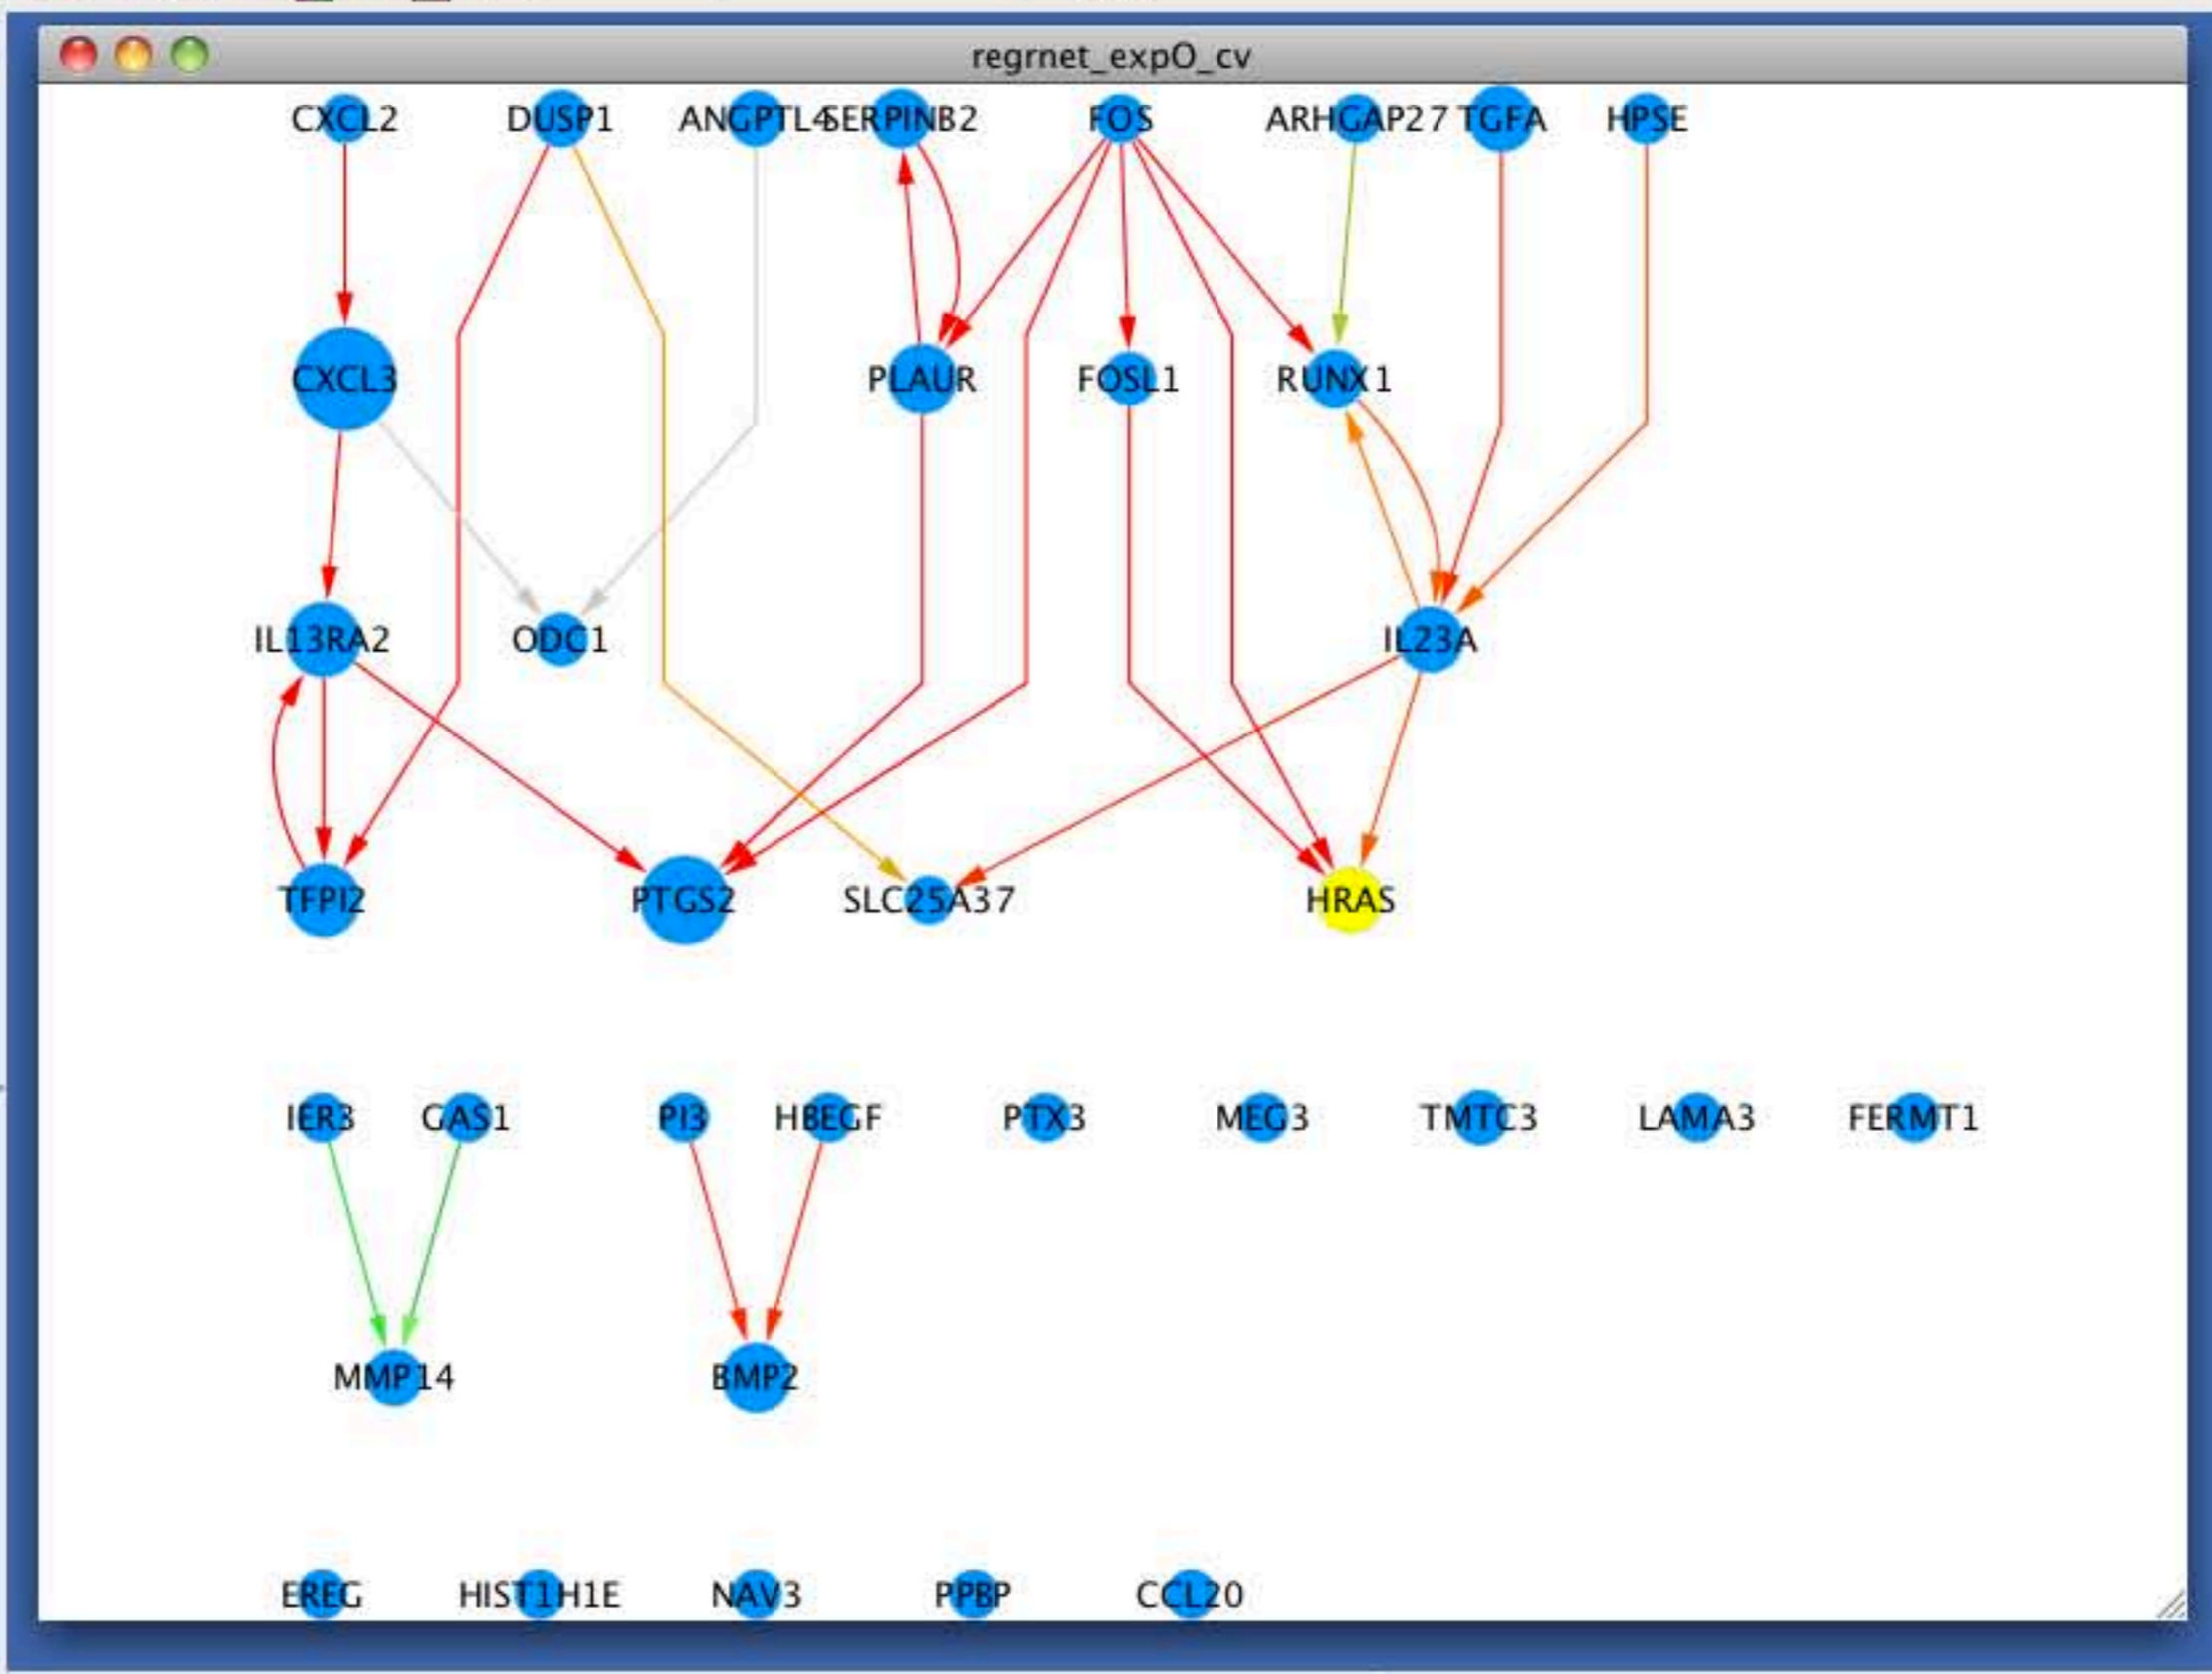

Control Panel | Search:

Control Panel

Network | VizMapper™

Current Visual Style: predictionnet_vizma...

Defaults

Visual Mapping Browser

- Edge Visual Ma...
 - Edge Color: stability
 - Edge Target Ar...: stability
- Node Visual Ma...
 - Node Height: mcc
 - Node Label: label
 - Node Width: mcc
- Unused Propert...

Edge Font Face: Double-Click to cr
 Edge Font Size: Double-Click to cr
 Edge Label: Double-Click to cr
 Edge Label Color: Double-Click to cr
 Edge Label Opacity: Double-Click to cr
 Edge Label Width: Double-Click to cr
 Edge Line Style: Double-Click to cr
 Edge Line Width: Double-Click to cr
 Edge Opacity: Double-Click to cr
 Edge Source Arro...: Double-Click to cr
 Edge Source Arro...: Double-Click to cr
 Edge Source Arro...: Double-Click to cr
 Edge Target Arro...: Double-Click to cr
 Edge Target Arro...: Double-Click to cr
 Edge Target Arro...: Double-Click to cr
 Edge Tooltip: Double-Click to cr
 Node Border Color: Double-Click to cr
 Node Border Opac...: Double-Click to cr

Results Panel

Data Panel

ID	canonicalName	label	mcc	nrmse	r2
HRAS	HRAS	HRAS	0.579		0.12

Node Attribute Browser | Edge Attribute Browser | Network Attribute Browser