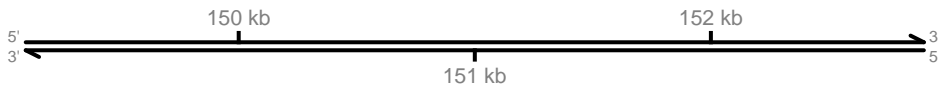

chr1:149000–153000(4000bps)

XSET

score

Aligned reads

PING