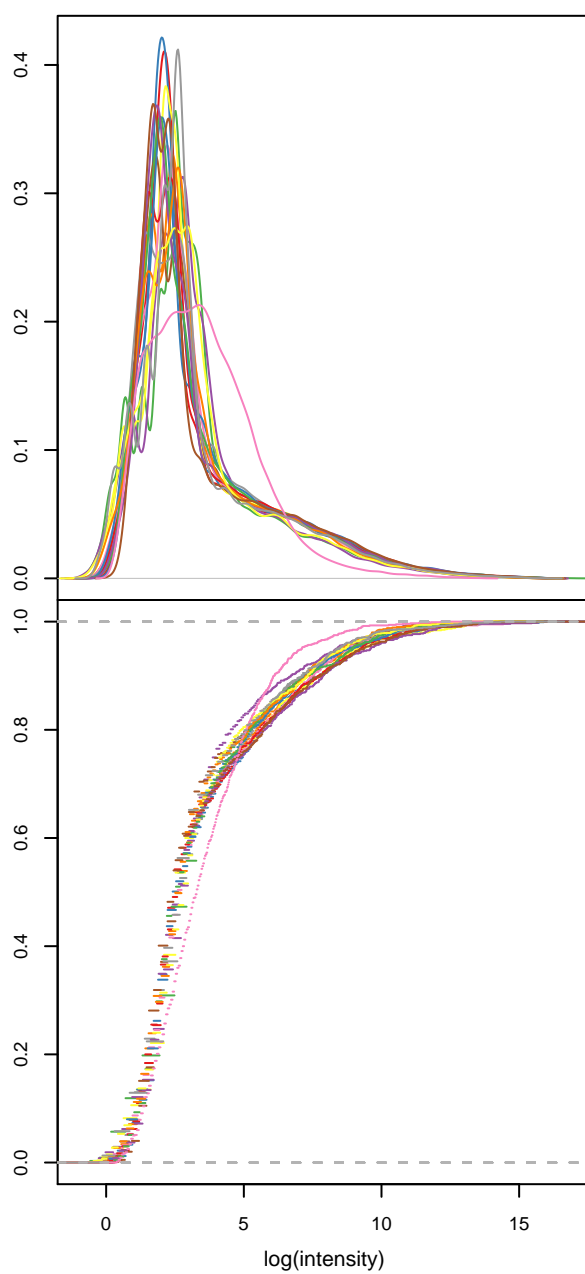

Green Channel

Red Channel

Log(Ratio)