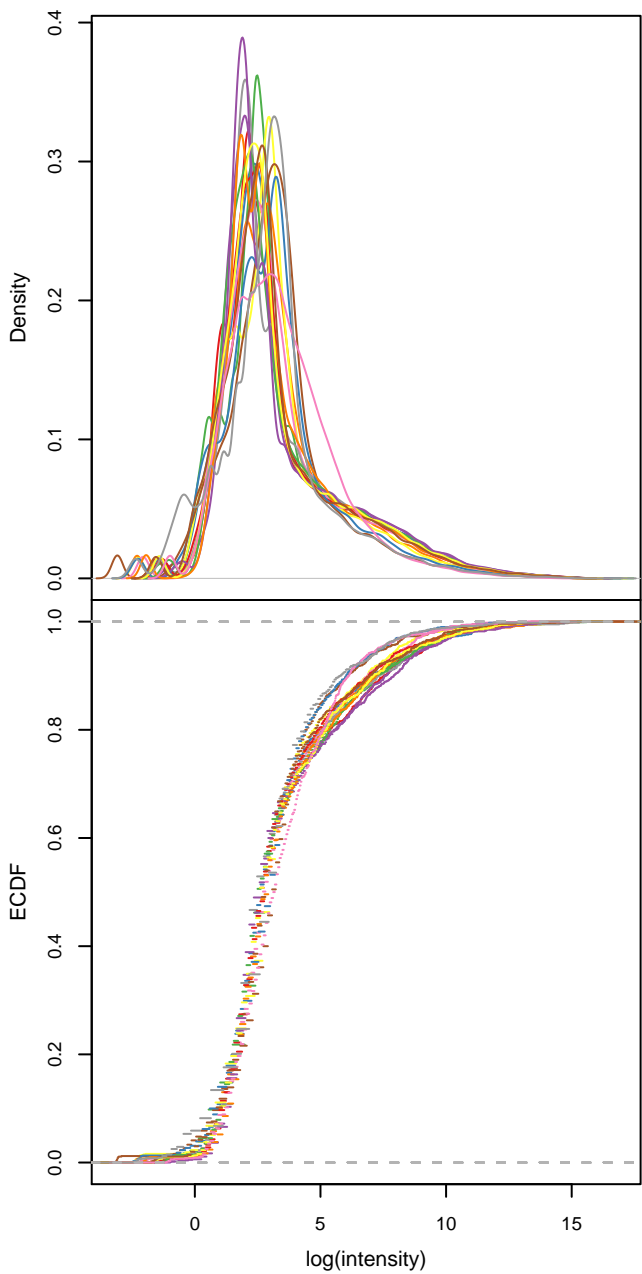

Green Channel

Red Channel

Log(Ratio)